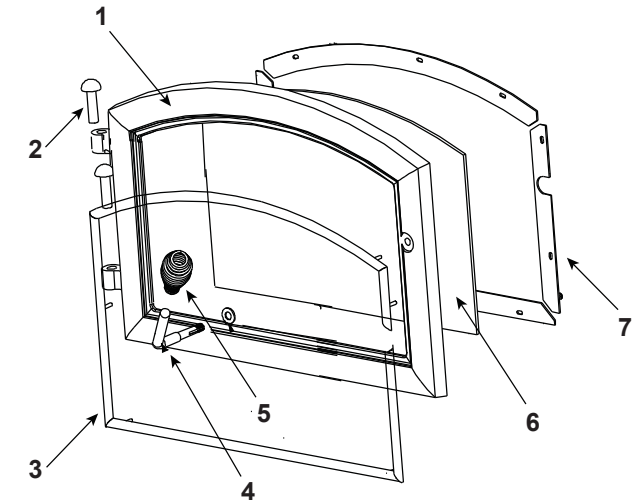

820-0710 (Millennium, Black Door), 43M-GT (Millennium, Gold Trim Door), 43M-NT (Millennium, Nickel Trim Door)

Part number list on following page.

IMPORTANT: THIS IS DATED INFORMATION. Parts must be ordered from a dealer or distributor. **Hearth and Home Technologies does not sell directly to consumers.** Provide model number and serial number when requesting service parts from your dealer or distributor.

**Stocked
at Depot**

ITEM	DESCRIPTION	COMMENTS	PART NUMBER	
1	Door Assembly	No longer available	832-1092	
		No longer available	832-1912	
		No longer available	DR-31/43NL	
2	Hinge Pins, 1/2"	Gold	832-0250	
		Nickel	SRV430-5320	
3	Trim, Ring, Door	No longer available	430-2682	
		No longer available	430-5340	
4	Door Handle Only		SRV430-1131	
5	Spring Handle, 1/2"	Gold	832-0620	Y
		Nickel	250-8330	Y
6	Door Glass Assembly - 15.50 W x 11.38 H		7000-012	Y
7	Glass Frame Set		832-0350	
	Cam Latch		SRV430-1141	
	Component Pack (Spring Handles (1) 1/2" & (2) 1/4", (2) Gold Hinge Pins, Quadra-Fire Logo)	Black & Gold Doors	436-5350	
		For Nickel Doors	436-5360	
	Gasket, Glass Tape, 3/4" - Field Cut to Size	5 Ft Length	832-0460	Y
	Key, Cam Latch		SRV430-1151	
	Rope, Door, 3/4" x 84" - Field Cut to Size	7 Ft Length	832-1680	Y
8	Ceramic Fiber Blanket, 1 In.		832-3401	Y
9	Baffle, Fiberboard		831-1980	Y
10	Manifold Tube Set		831-2000	Y
	Manifold Clip/Screws		832-0661	Y
11	Spring Handle, Air Control, 1/4"	Gold	832-0630	Y
		Nickel	250-8340	Y
12	Pedestal Assembly	No longer available	831-1860	
	Plug, Trimount, .250"	Pkg of 24	229-0880/24	Y
13	Trim, Oak Wood, (Pedestal) Pair	No longer available	832-0560	
	Handle Assembly W/ Secondary Latch		472-5130	
	Logo, Quadra-Fire	Pkg of 10	7000-649/10	
	Paint Touch-Up, 4 oz		812-0910	
	Reliner Kit Service		SRV471-5210	
	Speed Control Only (Rheostat)		842-0370	Y