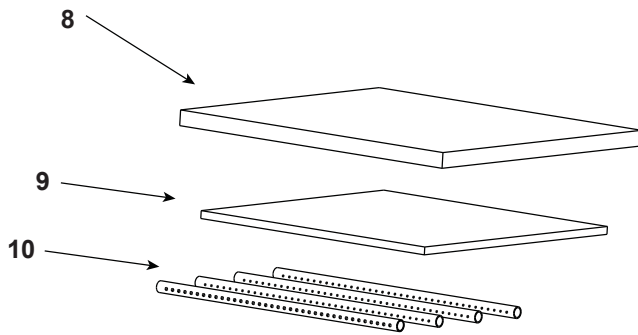

820-0710 (Millennium, Black Door), 43M-GT (Millennium, Gold Trim Door), 43M-NT (Millennium, Nickel Trim Door)

Part number list on following page.

IMPORTANT: THIS IS DATED INFORMATION. Parts must be ordered from a dealer or distributor. **Hearth and Home Technologies does not sell directly to consumers.** Provide model number and serial number when requesting service parts from your dealer or distributor.

**Stocked
at Depot**

ITEM	DESCRIPTION	COMMENTS	PART NUMBER	
1	Door Assembly	No longer available	832-1092	
		No longer available	832-1912	
		No longer available	DR-31/43NL	
2	Hinge Pins, 1/2"	Gold	832-0250	
		Nickel	SRV430-5320	
3	Trim, Ring, Door	No longer available	430-2682	
		No longer available	430-5340	
4	Door Handle Only		SRV430-1131	
5	Spring Handle, 1/2"	Gold	832-0620	Y
		Nickel	250-8330	Y
6	Door Glass Assembly - 15.50 W x 11.38 H		7000-012	Y
7	Glass Frame Set		832-0350	
	Cam Latch		SRV430-1141	
	Component Pack (Spring Handles (1) 1/2" & (2) 1/4", (2) Gold Hinge Pins, Quadra-Fire Logo)	Black & Gold Doors	436-5350	
		For Nickel Doors	436-5360	
	Gasket, Glass Tape, 3/4" - Field Cut to Size	5 Ft Length	832-0460	Y
	Key, Cam Latch		SRV430-1151	
	Rope, Door, 3/4" x 84" - Field Cut to Size	7 Ft Length	832-1680	Y
8	Ceramic Fiber Blanket, 1 In.		832-3401	Y
9	Baffle, Fiberboard		831-1980	Y
10	Manifold Tube Set		831-2000	Y
	Manifold Clip/Screws		832-0661	Y
11	Spring Handle, Air Control, 1/4"	Gold	832-0630	Y
		Nickel	250-8340	Y
12	Pedestal Assembly	No longer available	831-1860	
	Plug, Trimount, .250"	Pkg of 24	229-0880/24	Y
13	Trim, Oak Wood, (Pedestal) Pair	No longer available	832-0560	
	Handle Assembly W/ Secondary Latch		472-5130	
	Logo, Quadra-Fire	Pkg of 10	7000-649/10	
	Paint Touch-Up, 4 oz		812-0910	
	Reliner Kit Service		SRV471-5210	
	Speed Control Only (Rheostat)		842-0370	Y