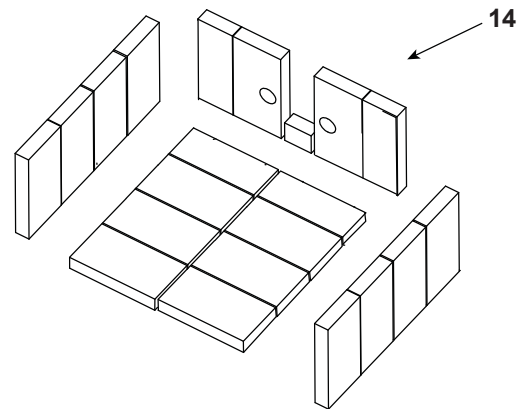

820-0710 (Millennium, Black Door), 43M-GT (Millennium, Gold Trim Door), 43M-NT (Millennium, Nickel Trim Door)

Part number list on following page.

IMPORTANT: THIS IS DATED INFORMATION. Parts must be ordered from a dealer or distributor. **Hearth and Home Technologies does not sell directly to consumers.** Provide model number and serial number when requesting service parts from your dealer or distributor.

**Stocked
at Depot**

ITEM	DESCRIPTION	COMMENTS	PART NUMBER	
1	Door Assembly	No longer available	832-1092	
		No longer available	832-1912	
		No longer available	DR-31/43NL	
2	Hinge Pins, 1/2"	Gold	832-0250	
		Nickel	SRV430-5320	
3	Trim, Ring, Door	No longer available	430-2682	
		No longer available	430-5340	
4	Door Handle Only		SRV430-1131	
5	Spring Handle, 1/2"	Gold	832-0620	Y
		Nickel	250-8330	Y
6	Door Glass Assembly - 15.50 W x 11.38 H		7000-012	Y
7	Glass Frame Set		832-0350	
	Cam Latch		SRV430-1141	
	Component Pack (Spring Handles (1) 1/2" & (2) 1/4", (2) Gold Hinge Pins, Quadra-Fire Logo)	Black & Gold Doors	436-5350	
		For Nickel Doors	436-5360	
	Gasket, Glass Tape, 3/4" - Field Cut to Size	5 Ft Length	832-0460	Y
	Key, Cam Latch		SRV430-1151	
	Rope, Door, 3/4" x 84" - Field Cut to Size	7 Ft Length	832-1680	Y
8	Ceramic Fiber Blanket, 1 In.		832-3401	Y
9	Baffle, Fiberboard		831-1980	Y
10	Manifold Tube Set		831-2000	Y
	Manifold Clip/Screws		832-0661	Y
11	Spring Handle, Air Control, 1/4"	Gold	832-0630	Y
		Nickel	250-8340	Y
12	Pedestal Assembly	No longer available	831-1860	
	Plug, Trimount, .250"	Pkg of 24	229-0880/24	Y
13	Trim, Oak Wood, (Pedestal) Pair	No longer available	832-0560	
	Handle Assembly W/ Secondary Latch		472-5130	
	Logo, Quadra-Fire	Pkg of 10	7000-649/10	
	Paint Touch-Up, 4 oz		812-0910	
	Reliner Kit Service		SRV471-5210	
	Speed Control Only (Rheostat)		842-0370	Y