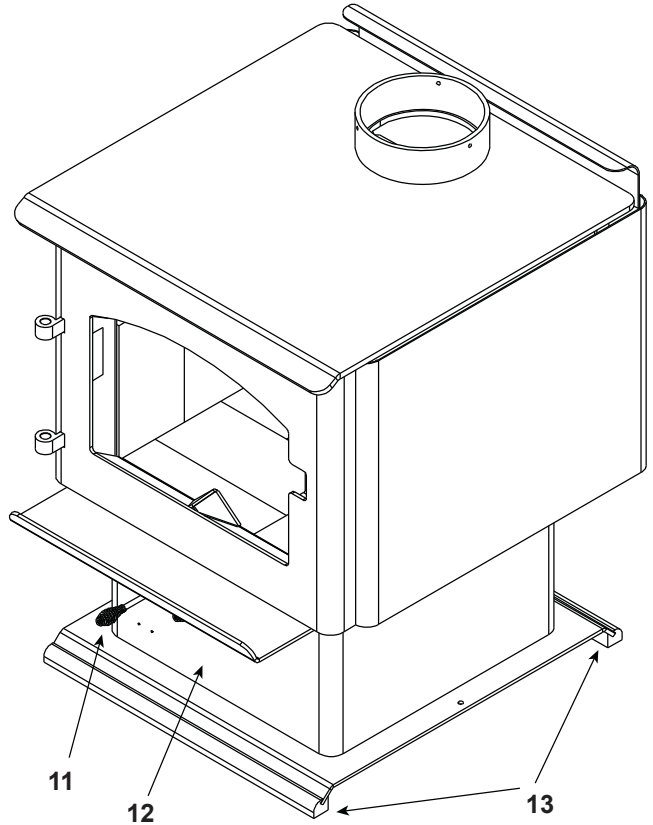

820-0710 (Millennium, Black Door), 43M-GT (Millennium, Gold Trim Door), 43M-NT (Millennium, Nickel Trim Door)

Part number list on following page.

IMPORTANT: THIS IS DATED INFORMATION. Parts must be ordered from a dealer or distributor. **Hearth and Home Technologies does not sell directly to consumers.** Provide model number and serial number when requesting service parts from your dealer or distributor.

**Stocked
at Depot**

ITEM	DESCRIPTION	COMMENTS	PART NUMBER	
1	Door Assembly	No longer available	832-1092	
		No longer available	832-1912	
		No longer available	DR-31/43NL	
2	Hinge Pins, 1/2"	Gold	832-0250	
		Nickel	SRV430-5320	
3	Trim, Ring, Door	No longer available	430-2682	
		No longer available	430-5340	
4	Door Handle Only		SRV430-1131	
5	Spring Handle, 1/2"	Gold	832-0620	Y
		Nickel	250-8330	Y
6	Door Glass Assembly - 15.50 W x 11.38 H		7000-012	Y
7	Glass Frame Set		832-0350	
	Cam Latch		SRV430-1141	
	Component Pack (Spring Handles (1) 1/2" & (2) 1/4", (2) Gold Hinge Pins, Quadra-Fire Logo)	Black & Gold Doors	436-5350	
		For Nickel Doors	436-5360	
	Gasket, Glass Tape, 3/4" - Field Cut to Size	5 Ft Length	832-0460	Y
	Key, Cam Latch		SRV430-1151	
	Rope, Door, 3/4" x 84" - Field Cut to Size	7 Ft Length	832-1680	Y
8	Ceramic Fiber Blanket, 1 In.		832-3401	Y
9	Baffle, Fiberboard		831-1980	Y
10	Manifold Tube Set		831-2000	Y
	Manifold Clip/Screws		832-0661	Y
11	Spring Handle, Air Control, 1/4"	Gold	832-0630	Y
		Nickel	250-8340	Y
12	Pedestal Assembly	No longer available	831-1860	
	Plug, Trimount, .250"	Pkg of 24	229-0880/24	Y
13	Trim, Oak Wood, (Pedestal) Pair	No longer available	832-0560	
	Handle Assembly W/ Secondary Latch		472-5130	
	Logo, Quadra-Fire	Pkg of 10	7000-649/10	
	Paint Touch-Up, 4 oz		812-0910	
	Reliner Kit Service		SRV471-5210	
	Speed Control Only (Rheostat)		842-0370	Y