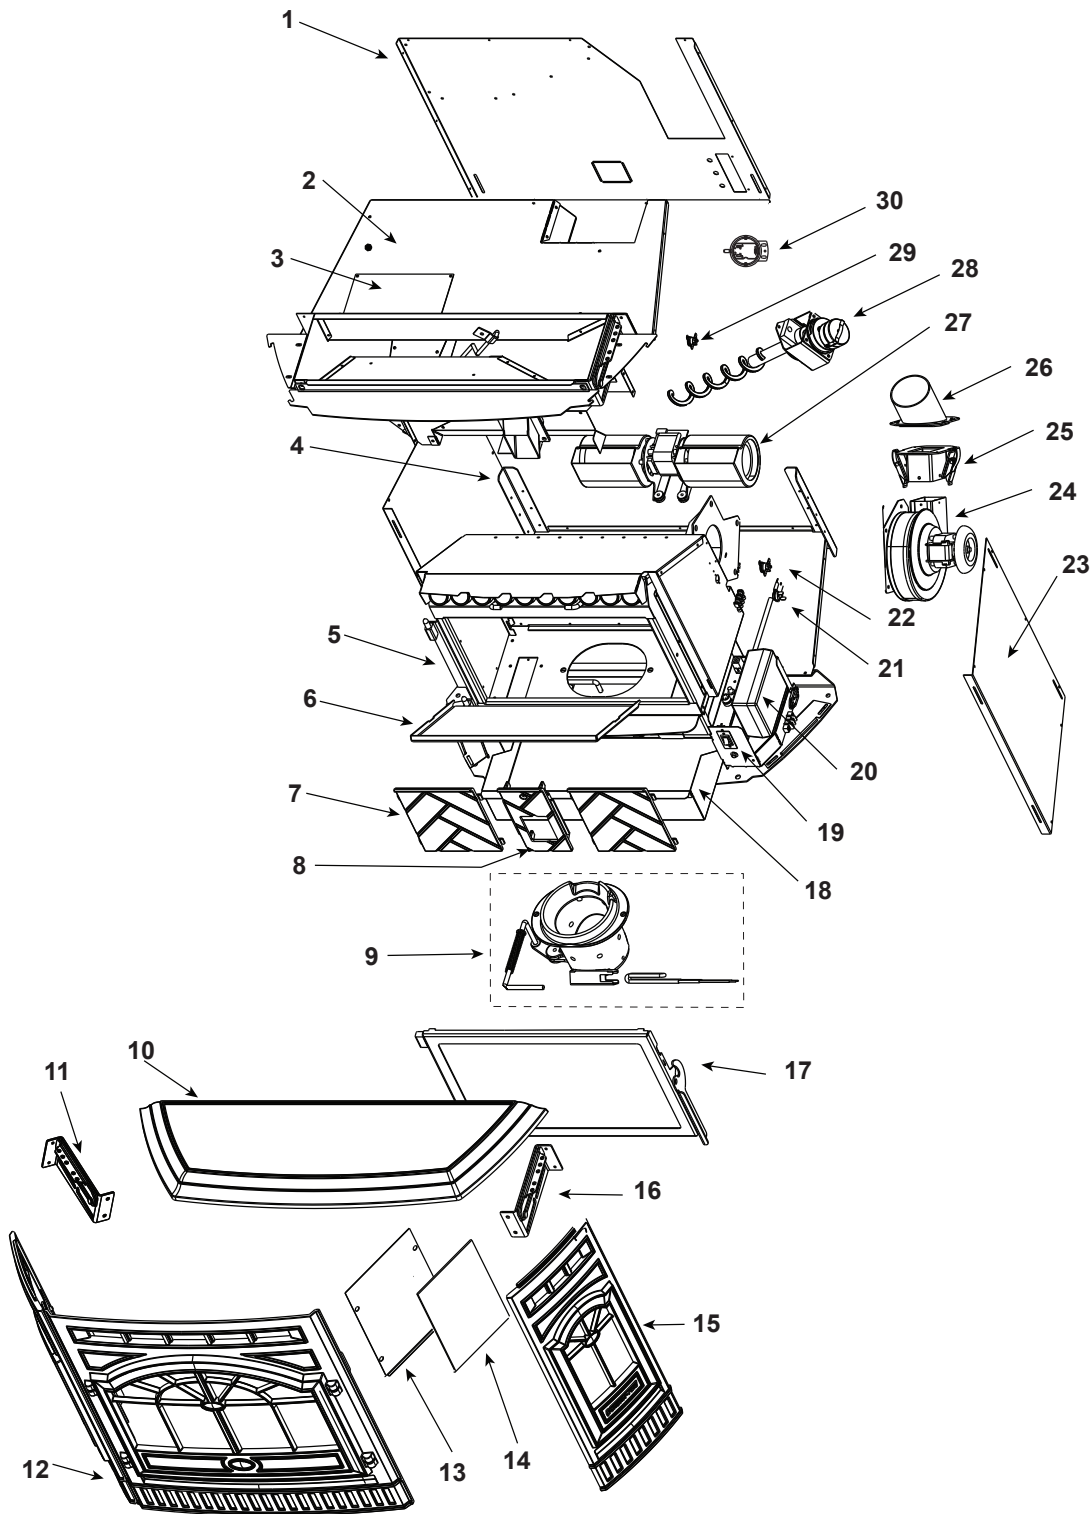

810-02901 (MBK), 810-03201 (PMH), CASTINS-CSB, CASTINS-CWL

Part number list on following pages.

Beginning Manufacturing Date: Jan 2006  
Ending Manufacturing Date: Mar 2011

IMPORTANT: THIS IS DATED INFORMATION. Parts must be ordered from a dealer or distributor. **Hearth and Home Technologies does not sell directly to consumers.** Provide model number and serial number when requesting service parts from your dealer or distributor.

Stocked at Depot

ITEM	DESCRIPTION	COMMENTS	PART NUMBER	
1	Hopper Back		SRV414-0320	
2	Hopper Top Assembly		SRV414-5830	
	Feed Adjustment Bracket Assembly		SRV414-6230	
3	Plate, Cover, Outer Can		480-1300	
4	Leveling Leg		SRV414-0210	
5	Bracket, Hinge	Attaches to Unit	SRV414-0610	
6	Baffle Assembly		UK-30KPEL	Y
7	Brick, Left / Right, Cast		SRV414-0270	
8	Brick, Center, Cast		SRV414-0260	

### #9 Firepot and Associated Parts

9.1	Firepot Pull Rod Assembly		414-5270	Y
	Spring, Firepot		200-2050	
9.2	Wing Thumb Screw 8-32 x 1/2	Pkg of 24	7000-223/24	Y
9.3	Heating Element Assembly 18" (Loop Igniter)	Pkg of 10	SRV7000-462/10	Y
	Washer, 1/4 Sae	Pkg of 24	28758/24	Y
9.4	Firepot Assembly		SRV414-5200	Y
	Bushing, Firepot		410-8320	Y
	Floor, Firepot		414-0290	Y
	Gasket, Firepot		SRV240-0930	Y
	Nut, Lock 1/4-20	Pkg of 25	226-0090/25	Y
	Bolt, Firepot, 1-1/4" Long	Pkg of 25	225-0120/25	Y
9.5	Thermocouple Cover	Pkg of 10	812-4920	Y
9.6	Thermocouple		812-4470	Y
9.7	Thermocouple Clamp		SRV7001-203	Y
10	Top Cast	Matte Black	414-0060BK	
		Porcelain Mahogany	SRV414-0060PMH	
		Sienna Bronze	SRV414-0060CSB	
11	Top Slide Assembly, Left		SRV414-5180	Y