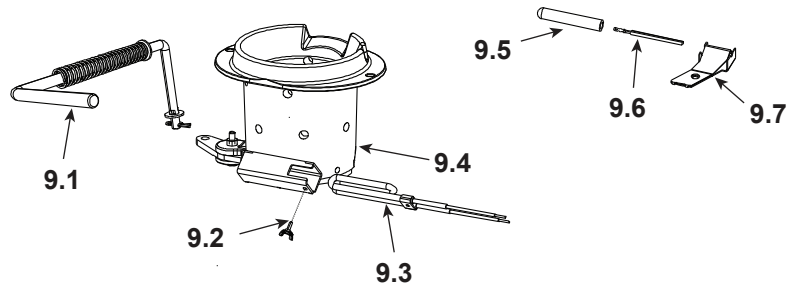

Beginning Manufacturing Date: Jan 2006
Ending Manufacturing Date: Mar 2011

IMPORTANT: THIS IS DATED INFORMATION. Parts must be ordered from a dealer or distributor. **Hearth and Home Technologies does not sell directly to consumers.** Provide model number and serial number when requesting service parts from your dealer or distributor.

Stocked at Depot

ITEM	DESCRIPTION	COMMENTS	PART NUMBER	
1	Hopper Back		SRV414-0320	
2	Hopper Top Assembly		SRV414-5830	
	Feed Adjustment Bracket Assembly		SRV414-6230	
3	Plate, Cover, Outer Can		480-1300	
4	Leveling Leg		SRV414-0210	
5	Bracket, Hinge	Attaches to Unit	SRV414-0610	
6	Baffle Assembly		UK-30KPEL	Y
7	Brick, Left / Right, Cast		SRV414-0270	
8	Brick, Center, Cast		SRV414-0260	

#9 Firepot and Associated Parts

9.1	Firepot Pull Rod Assembly		414-5270	Y
	Spring, Firepot		200-2050	
9.2	Wing Thumb Screw 8-32 x 1/2	Pkg of 24	7000-223/24	Y
9.3	Heating Element Assembly 18" (Loop Igniter)	Pkg of 10	SRV7000-462/10	Y
	Washer, 1/4 Sae	Pkg of 24	28758/24	Y
9.4	Firepot Assembly		SRV414-5200	Y
	Bushing, Firepot		410-8320	Y
	Floor, Firepot		414-0290	Y
	Gasket, Firepot		SRV240-0930	Y
	Nut, Lock 1/4-20	Pkg of 25	226-0090/25	Y
	Bolt, Firepot, 1-1/4" Long	Pkg of 25	225-0120/25	Y
9.5	Thermocouple Cover	Pkg of 10	812-4920	Y
9.6	Thermocouple		812-4470	Y
9.7	Thermocouple Clamp		SRV7001-203	Y
10	Top Cast	Matte Black	414-0060BK	
		Porcelain Mahogany	SRV414-0060PMH	
		Sienna Bronze	SRV414-0060CSB	
11	Top Slide Assembly, Left		SRV414-5180	Y

Additional service part numbers appear on following page.