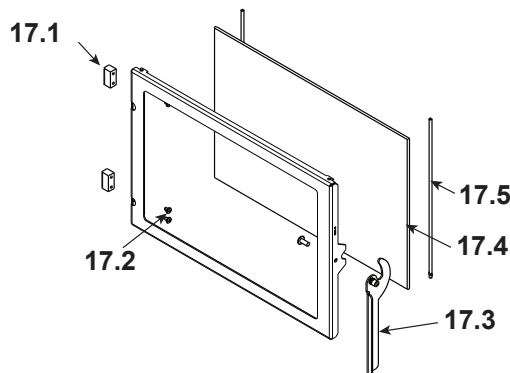

Beginning Manufacturing Date: Jan 2006
Ending Manufacturing Date: Mar 2011

IMPORTANT: THIS IS DATED INFORMATION. Parts must be ordered from a dealer or distributor. **Hearth and Home Technologies does not sell directly to consumers.** Provide model number and serial number when requesting service parts from your dealer or distributor.

Stocked at Depot

ITEM	DESCRIPTION	COMMENTS	PART NUMBER	
12	Face	Matte Black	414-0040BK	
		Porcelain Mahogany	SRV414-0040PMH	
		Sienna Bronze	SRV414-0040CSB	
	Face Hinge - Must Specify Color	For Black Units	SRV414-0940	
		For Porcelain & Powder Coat Units	SRV414-0950	
13	Backer, Side Window	Interchangeable	414-0280	
14	Glass Assembly, Side, 1 Piece - 5-7/8 in. W x 9 in. H	Interchangeable	SRV414-5380	Y
	Gasket, Channel 1/8 x 1-1/4	10 Ft.	7000-377/10	Y
	Speed Nut 5/16	Pkg of 24	7000-422/24	Y
15	Side	Matte Black	414-0050BK	
		Porcelain Mahogany	SRV414-0050PMH	
		Sienna Bronze	SRV414-0050CSB	
16	Top Slide Assembly, Right		SRV414-5170	Y
	Retainer, Rope		SRV7001-192	Y
	Tape, Door Corner		SRV7027-227	Y

#17 Door Assembly

17	Door Assembly	No longer available	414-5190	
		Post 0071389650	413-5110	
17.1	Hinge, Female		SRV450-2910	
17.2	Screw, Pan Head Philips, 10/32 x 1/4	Pkg of 24	229-1230/24	Y
17.3	Door Latch Assembly		413-5200	
17.4	Glass Assembly (w/gasket) 17-1/4" W x 11-5/8" H		SRV7001-038	Y
17.5	Retainer, Rope		7001-192	Y
	Gasket, Tadpole, 1/2 in	10 Ft length	842-5130	Y
18	Ash Pan		414-0130	

Additional service part numbers appear on following page.