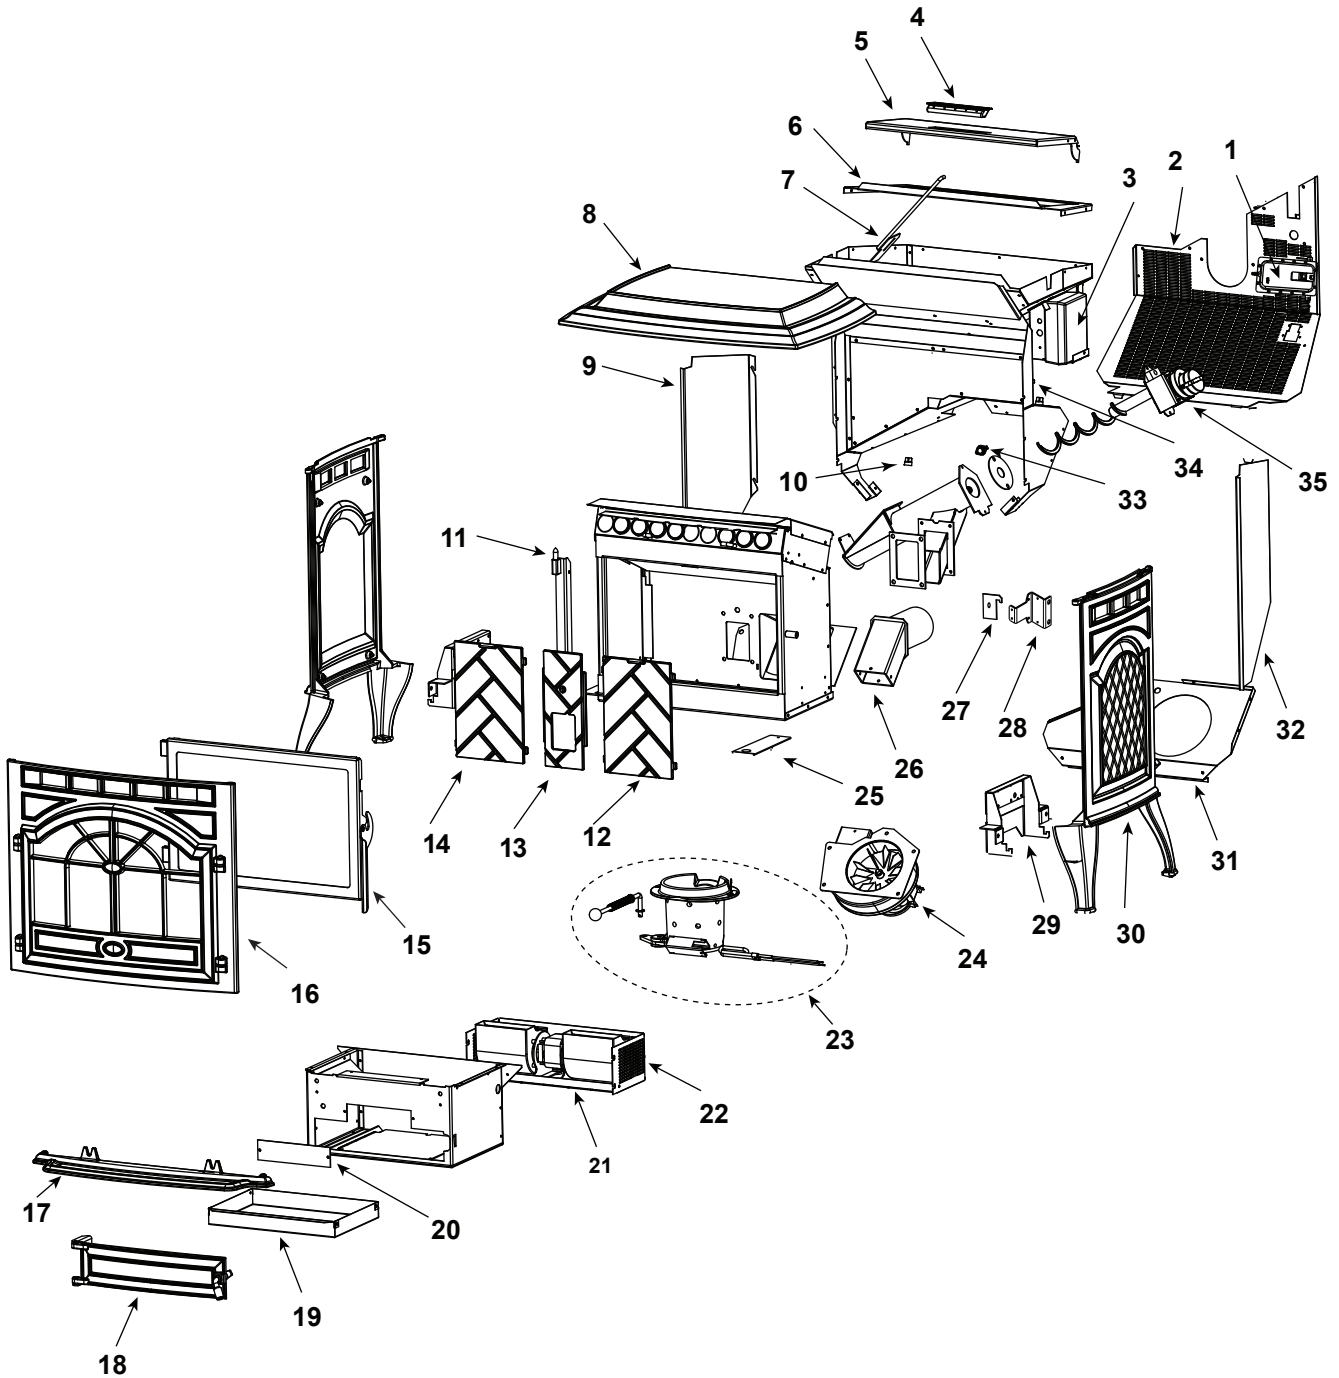

May 2001 thru Aug 2003 810-0210 (MBK) 810-0220 (Sahara) 810-0230 (PMH) 810-0260 (PCR), 810-0270 (PMB), 810-0270 (PMB)

Mar 2003 thru Feb 2006 Castile -MBK, Castile-PCR, Castile -PGR, Castile -PMH, Castile-PMB, Castile -CLG, Castile -CCR

Feb 2006 Thru Oct 2009 Castile -MBK1, Castile-PMH1, Castile-CLG1, Castile-CCR1, Castile -CSB, Castile -CWL

Part number list on following pages.