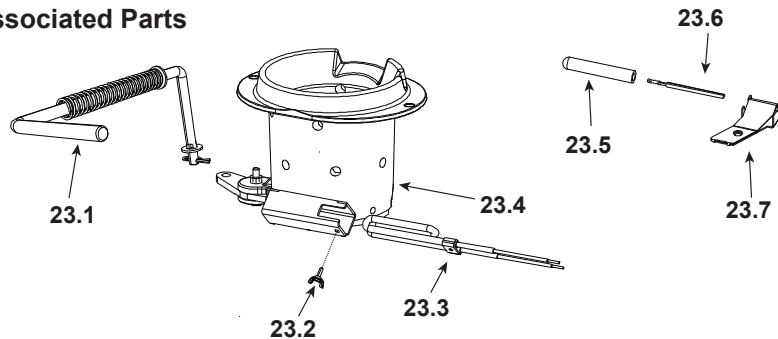

Beginning Manufacturing Date: May 2001
Ending Manufacturing Date: Aug 2009

IMPORTANT: THIS IS DATED INFORMATION. Parts must be ordered from a dealer or distributor. **Hearth and Home Technologies does not sell directly to consumers.** Provide model number and serial number when requesting service parts from your dealer or distributor.

Stocked
at Depot

ITEM	DESCRIPTION	COMMENTS	PART NUMBER	
16	Face	Matte Black	413-0030BK	
		No longer available	413-0030POR	
		No longer available	413-0030PWD	
17	Ashcatcher	Matte Black	413-0010BK	
		No longer available	413-0010POR	
		No longer available	413-0010PWD	
18	Ash Door Assembly		812-4600	
	Gasket, Rope, 1/4", Black		834-1460	Y
	Handle, Ash Removal System		472-5060	
19	Ash Pan		413-0400	
20	Igniter Access Plate		SRV413-0380	
21	Blower, Convection		812-4900	Y
22	Shroud, Convection Blower		SRV413-0300	

#23 Firepot Assembly and Associated Parts

23.1	Firepot Pull Rod Assembly		413-5100	
	Knob, Ash Dump Control Rod		832-3020	
	Spring, Firepot		200-2050	
23.2	Wing Thumb Screw 8-32 x 1/2	Pkg of 24	7000-223/24	Y
23.3	Heating Element Assembly 18" (Loop Igniter)	Pkg of 10	SRV7000-462/10	Y
23.4	Firepot Assembly		SRV414-5200	Y
	Bushing, Firepot		410-8320	Y
	Floor, Firepot		414-0290	Y
	Gasket, Firepot		SRV240-0930	Y
	Nut, Lock 1/4-20	Pkg of 25	226-0090/25	Y
	Bolt, Firepot, 1-1/4" Long	Pkg of 25	225-0120/25	Y
23.5	Thermocouple Cover	Pkg of 10	812-4920	Y
23.6	Thermocouple		812-4470	Y
23.7	Thermocouple Clamp		SRV7001-203	Y

Additional service part numbers appear on following page.