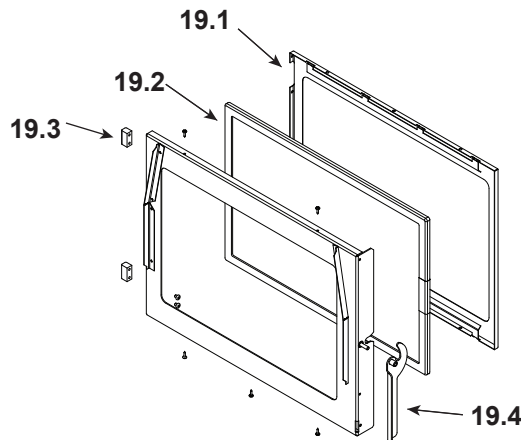

#19 Door Assembly