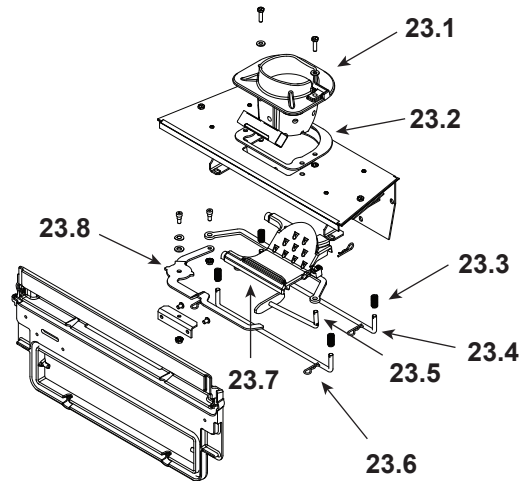

#23 Firepot Riser Assembly

IMPORTANT: THIS IS DATED INFORMATION. Parts must be ordered from a dealer or distributor. **Hearth and Home Technologies does not sell directly to consumers.** Provide model number and serial number when requesting service parts from your dealer or distributor.

Stocked
at Depot

ITEM	DESCRIPTION	COMMENTS	PART NUMBER	
19	Door Assembly		SRV7080-015	
19.1	Glass Retainer		7034-136	
19.2	Glass Assembly	21" W x 14" H	7034-007	Y
19.3	Hinge, Female		SRV450-2910	
19.4	Door Latch Assembly		413-5200	
	Gasket, Channel 3 Mm X 32 - Field Cut to Size	10 Ft	7000-377/10	Y
20	Ash Pan Door		7034-133	
21	Ash Pan Assembly		SRV7034-069	
	Twin Ball catch		SRV7000-532	Y
22	Intake Shield		7034-224	Y
23	Firepot Riser Assembly (Does Not Include Floor Lever Assembly)		SRV7080-002	
23.1	Firepot Assembly		SRV7034-072B	Y
23.2	Gasket, Firepot		SRV7034-190	Y
23.3	Spring	Pkg of 4	7000-513/4	Y
23.4	Rail, Auto-Clean		SRV7034-152	Y
23.5	Plow Weldment, Auto-Clean		SRV7034-024	Y
23.6	Hitch Pin Clip 3/32	Pkg of 10	7000-374/10	Y
23.7	Firepot Bottom		SRV7034-153	Y
23.8	Firepot Floor Lever Assembly (Not Included w/Firepot Riser Assembly)		SRV7080-018	Y

Additional service part numbers appear on following page.