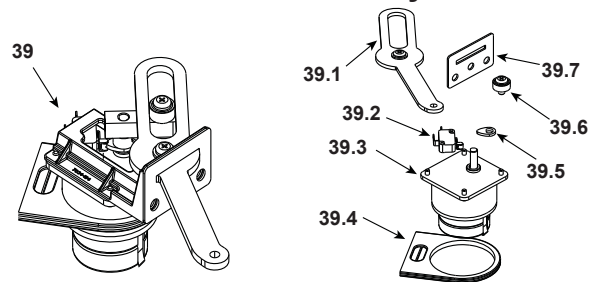

#39 Auto Clean Motor/Arm Assembly

38	Feeder Assembly		SRV7034-004
38.1	Feed Spring Assembly (Only)		SRV7001-046
38.2	Bearing, Feed System, Nylon		410-0552
38.3	Gasket, Feed Motor		7034-144
38.4	Optical Switch Assembly		7034-038
38.5	Feed Motor Dc		SRV7000-313
	Collar, Set, 7/8		229-0520
39	Auto-Clean Motor/Arm Assembly		SRV7034-020
39.1	Auto-Clean Lever		7034-158
39.2	Micro Switch No		7000-327
39.3	Gear Motor 12V		7000-502
39.4	Grommet, Motor, Auto-Clean		7034-188
39.5	Cam, Switch, Auto-Clean		SRV7034-187
39.6	Bearing		7000-333
39.7	Gasket, Auto-Clean		7034-165

Additional service part numbers appear on following page.