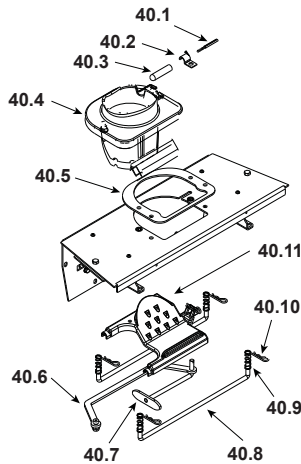

#40 Firepot Riser Assembly

IMPORTANT: THIS IS DATED INFORMATION. When requesting service or replacement parts for your appliance please provide model number and serial number. All parts listed in this manual may be ordered from an authorized dealer.

ITEM	DESCRIPTION	COMMENTS	PART NUMBER
40	Firepot Riser Assembly		SRV7034-002
40.1	Thermocouple, K		SRV7034-247
40.2	Half Clip		7000-321
40.3	Thermocouple Protection Tube		SRV7034-186
40.4	Firepot Assembly		SRV7034-072B
40.5	Gasket, Firepot		7034-190
40.6	Auto-Clean Link Arm		7034-176
40.7	Plow Weldment, Auto-Clean		7034-024
40.8	Rail, Auto-Clean		SRV7034-152
40.9	Spring	Pkg. of 4	7000-513/4
40.10	Hitch Pin Clip 3/32	Pkg. of 10	7000-374/10
40.11	Firepot Bottom		7034-153
	Auto-Clean Bottom Assembly		7034-021
	Firepot Riser Clamp Assembly		7034-012
	Bracket, Control Board		7034-212
	Bracket, Door Switch		7034-215
	Bracket, Hopper Switch		7036-148
	Bracket, Snap Disc		7034-150
	Bracket, Vacuum Switch		7034-211
	Component Pack: Owners Manual, Quick Start Guide, Heat Exchanger & Exhaust Cleaning Instructions, Warranty Card, Dvd "How To", Wall Control & Harness, Power Cord, (4) Leveling Nuts & Bolts, Firepot Clean-Out Tool, & Label "If Fireplace Altered"	Matte Black	7036-018
		PC Sienna Bronze	7036-019
		Powder Coat Willow	7036-020
		Porcelain Mahogany	7036-021
	Cleanout Tool		414-1140
	Dvd Advanced Energy		7000-335
	Power Cord		230-1450
	Thermostat Wire 3 Cond		7000-409
	Wall Control		SRV7000-549

Additional service part numbers appear on following page.