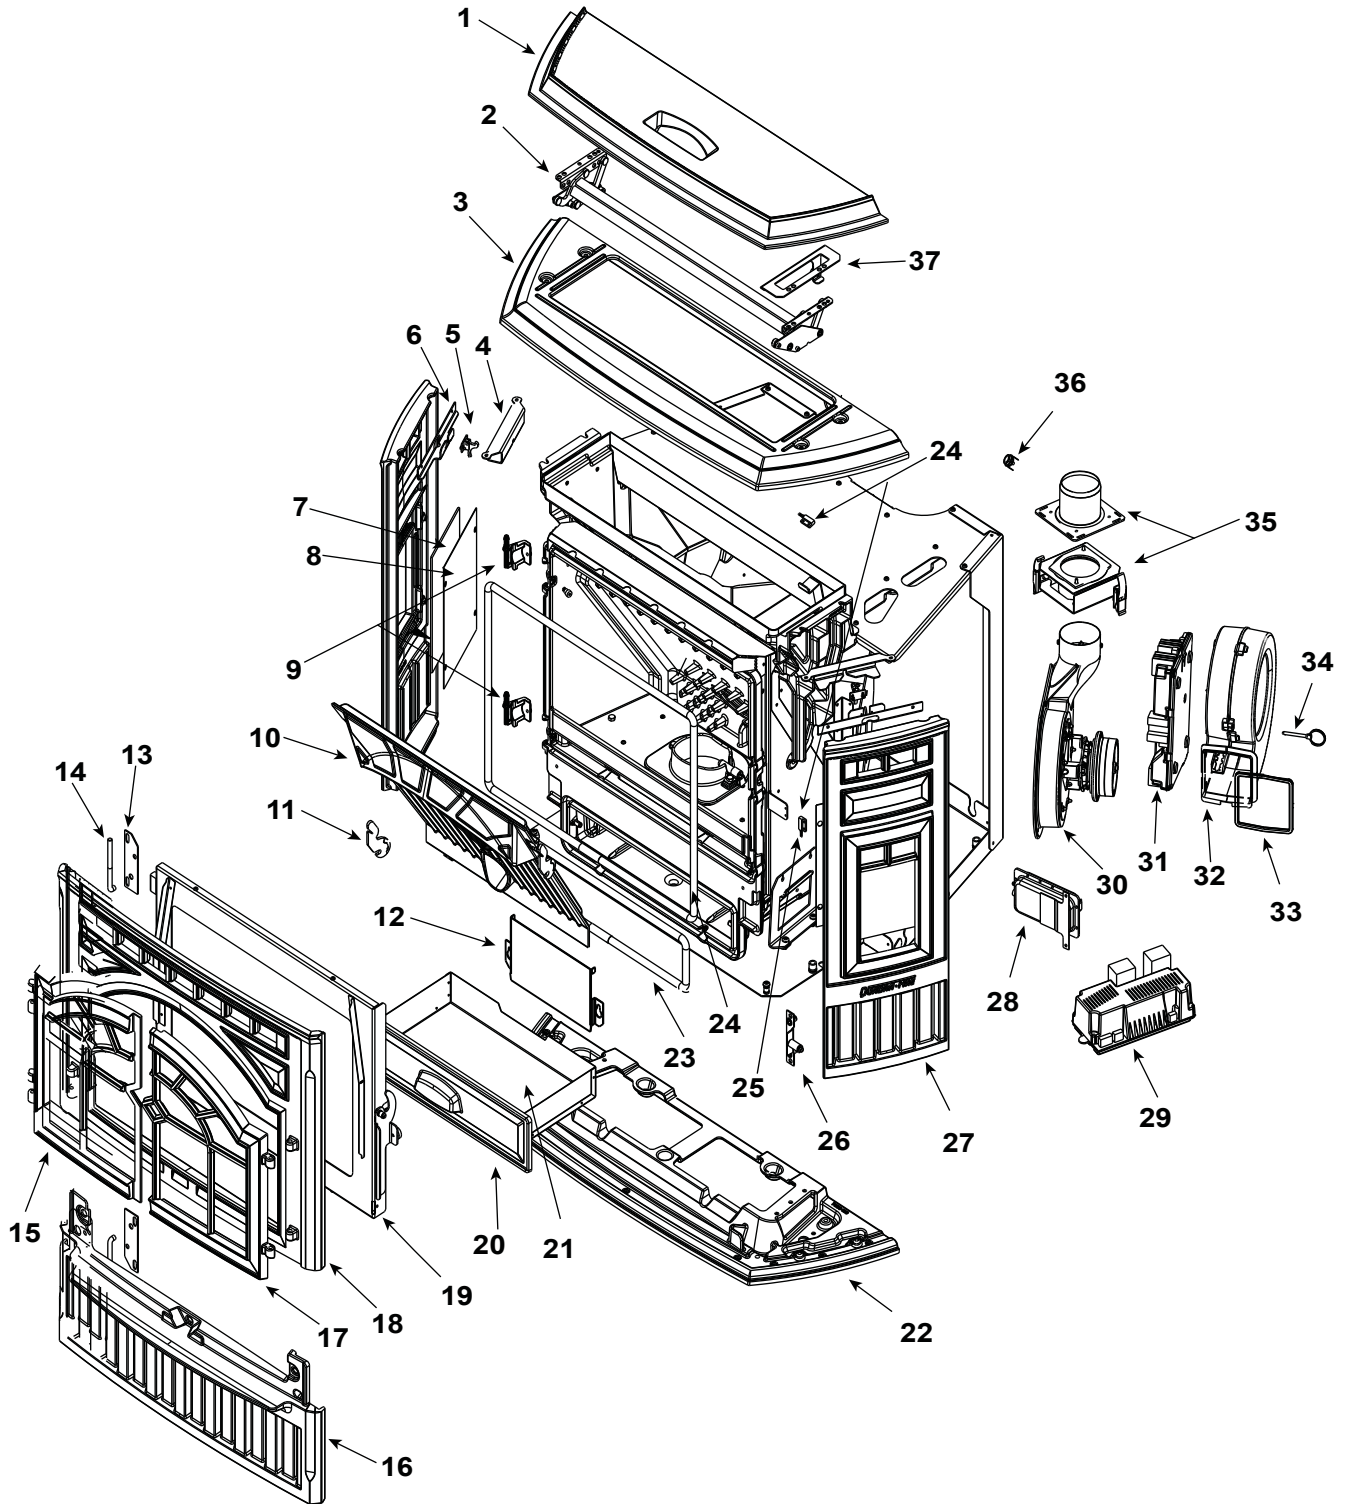

MTVIAE-CE-CSB, MTVIAE-CE-CWL, MTVIAE-MBK, MTVIAE-PMH

Part number list on following page.