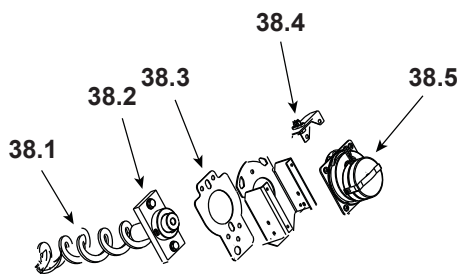

IMPORTANT: THIS IS DATED INFORMATION. When requesting service or replacement parts for your appliance please provide model number and serial number. All parts listed in this manual may be ordered from an authorized dealer.

ITEM	DESCRIPTION	COMMENTS	PART NUMBER
30	Combustion Blower Assembly		7034-033
	Gasket, Blower, Combustion (Between...)	...Housing & Stove	SRV7000-332
	Gasket, Motor, Blower, Combustion (Between...)	...Housing & Motor	SRV7000-714
31	Control Board Assembly		SRV7000-456
	Fuse 15A Slow Iec Glass	Qty. 10. Req.	7000-491/10
32	Convection Blower		SRV7000-260
33	Gasket, Blower, Convection		7000-329
34	Detent Pin	Pre 00700201366	7000-376
	Detent Pin (Elbow Catch)	Post 00700201366	7000-393
35	Exhaust Transition & Flue Assembly		SRV7036-029
	Gasket, Flue Adapter		240-0850
	Latch, Draw		229-0230
36	Snap Disc, Manual Reset		SRV230-1290
37	Bracket, Hopper Magnet		7036-149

#38 Feeder Assembly