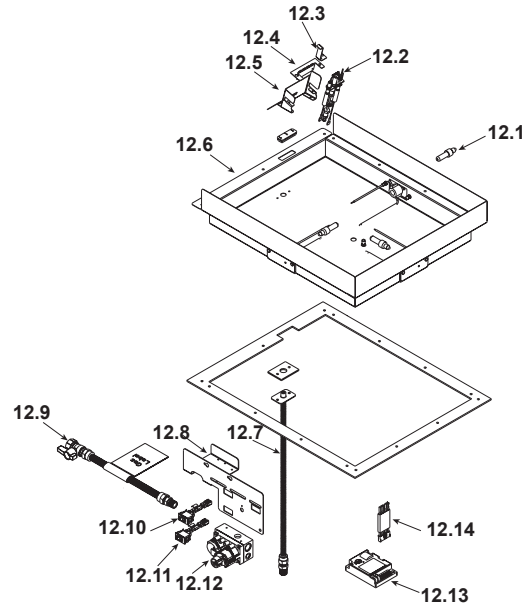

#12 Valve Assembly

IMPORTANT: THIS IS DATED INFORMATION. Parts must be ordered from a dealer or distributor. **Hearth and Home Technologies does not sell directly to consumers.** Provide model number and serial number when requesting service parts from your dealer or distributor.

**Stocked
at Depot**

ITEM	DESCRIPTION	COMMENTS	PART NUMBER	
12.1	Light Bulb		700-540	Y
12.2	Pilot Assembly NG	Pre 7/23/03	4022-422	
		Post 7/23/03	SRV4021-730	Y
	Pilot Assembly LP	Pre 7/23/03	4022-423	
		Post 7/23/03	SRV4021-731	Y
	Pilot Tube		SRV446-301	Y
12.3	Ground Strap		385-512	
12.4	Pilot Assembly Support		385-120	
12.5	Pilot Bracket		2005-118	
12.6	Ember Box Assembly		SRV2005-114	Y
12.7	Flexible Gas Connector		2005-009	Y
12.8	Valve Bracket		2005-120	
12.9	Flex Ball Valve Assembly		SRV302-320	Y
12.10	On/Off Rocker Switch		SRV060-511	Y
12.11	On/Off Wire Assembly		060-521A	Y
12.12	Valve NG		750-500	Y
	Valve LP		750-501	Y
12.13	Module		SRV593-592	Y
12.14	Module Wire Assembly		SRV593-590	Y
	3 Volt Transformer		SRV593-593	Y
	Battery Pack		SRV593-594	Y
	Orifice NG (#33)		582-833	Y
	Orifice LP (#50)		582-850	Y

Additional service part numbers appear on following page.