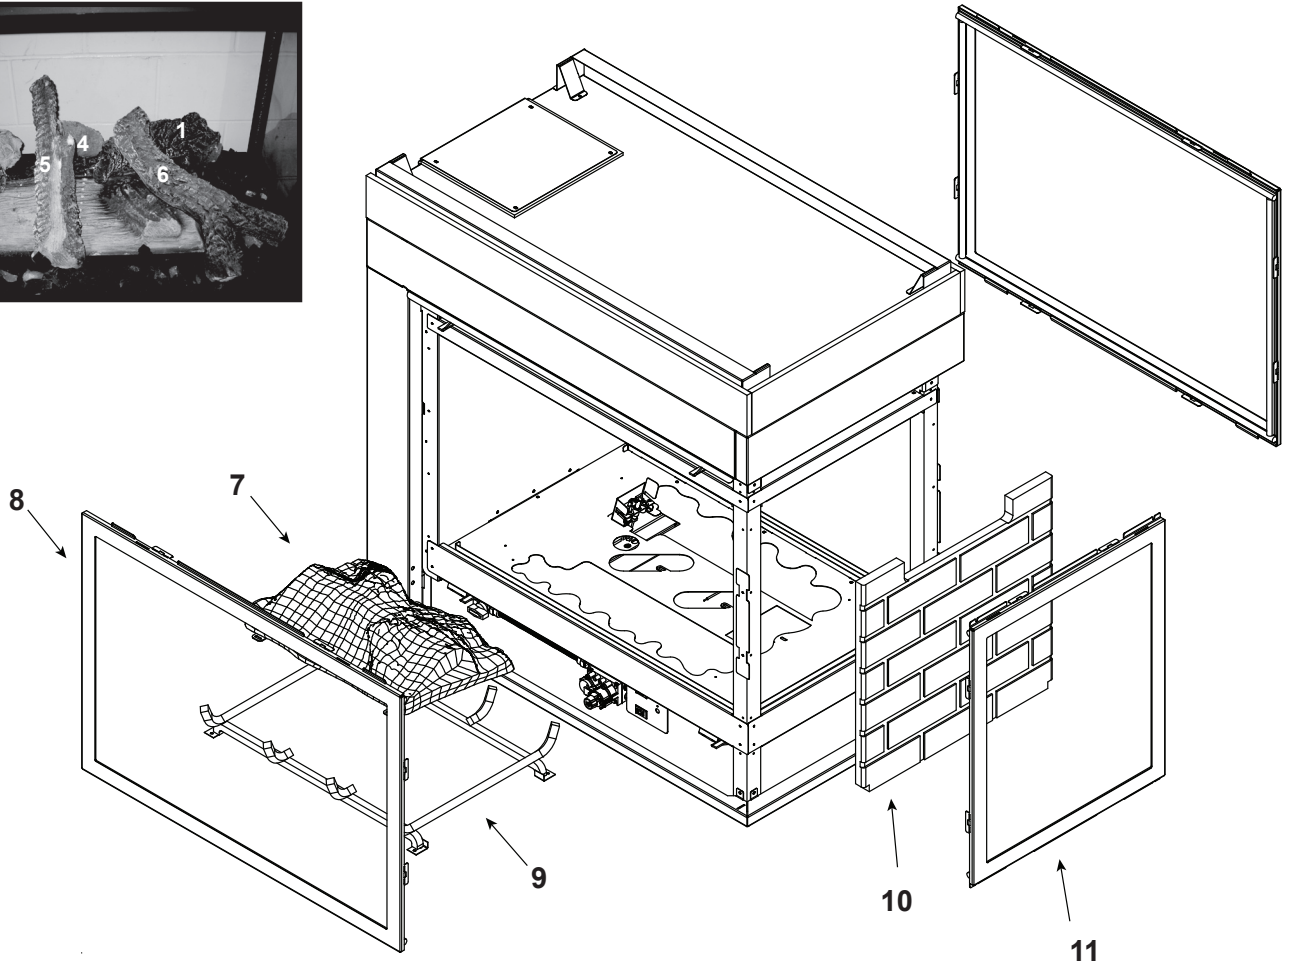

Log Set Assembly

IMPORTANT: THIS IS DATED INFORMATION. Parts must be ordered from a dealer or distributor. **Hearth and Home Technologies does not sell directly to consumers.** Provide model number and serial number when requesting service parts from your dealer or distributor.

Stocked at Depot

ITEM	DESCRIPTION	COMMENTS	PART NUMBER	
	Log Set Assembly /Burner Assembly		SRV2005-006	Y
1	Log 1		SRV2005-701	
2	Log 2		SRV2005-700	
3	Log 3		SRV2005-702	
4	Log 4		SRV2005-703	
5	Log 5		SRV2005-704	
6	Log 6		SRV2005-705	
7	Log Set Assembly /Burner Assembly		SRV2005-006	Y
8	Glass Door Assembly	Qty 2 req	GLA-6TROC	Y
9	Grate Assembly		2005-012	
10	Refractory Side		SRV2005-730	
11	Glass Door Assembly , End		GLA-MS	Y