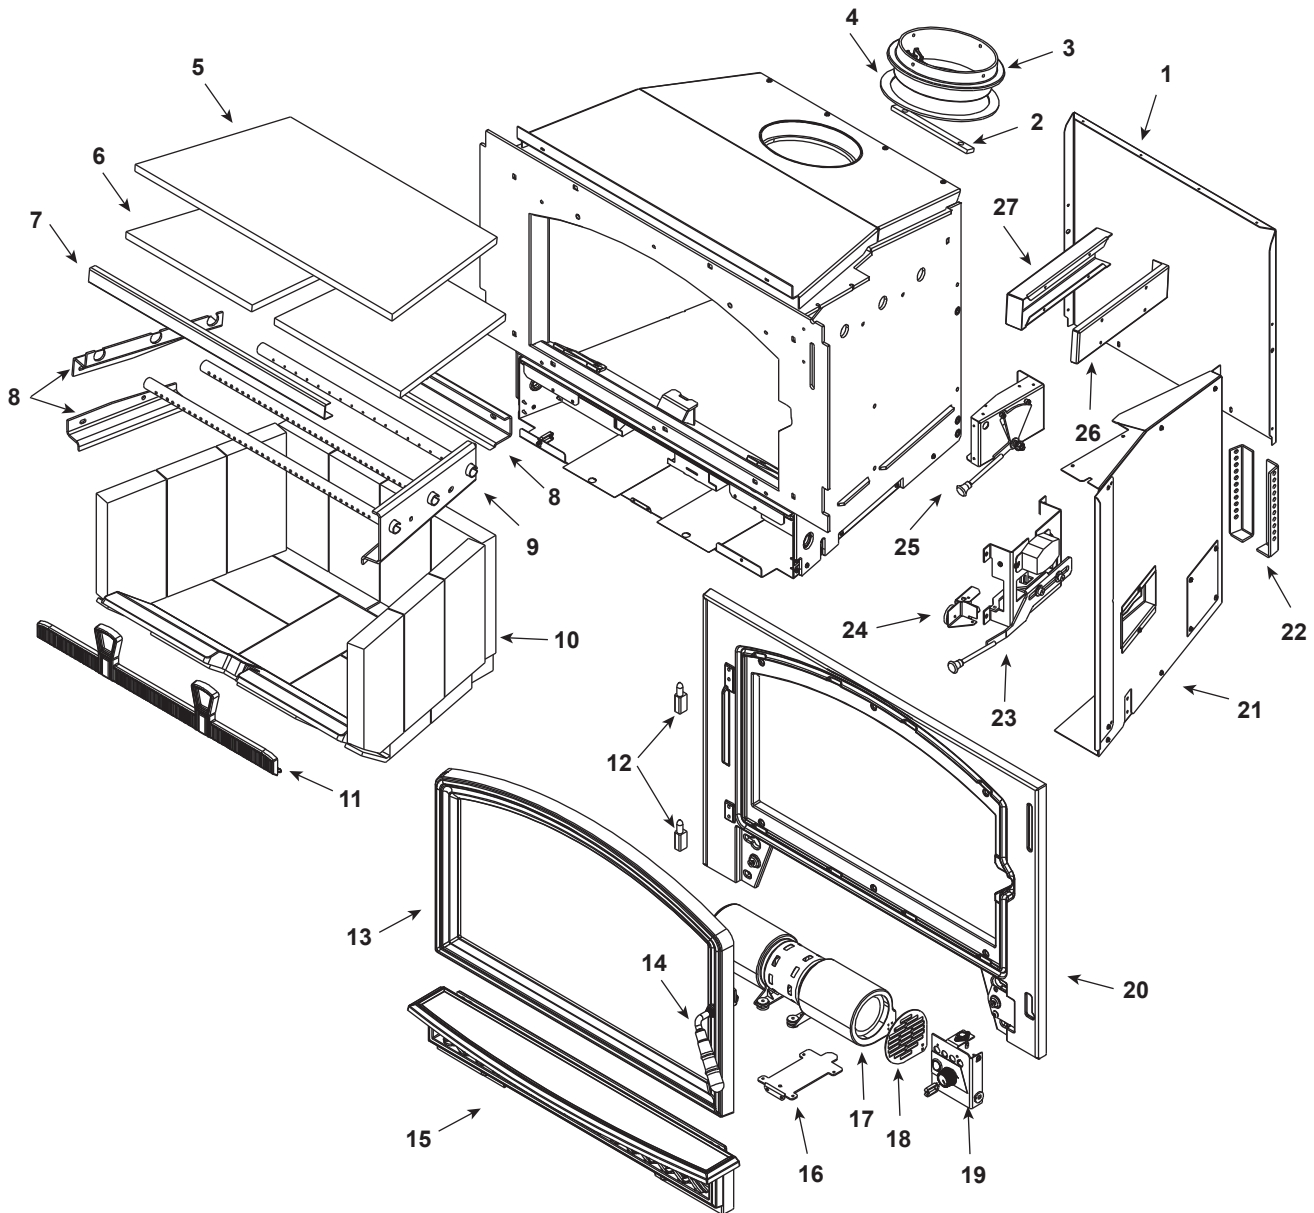

VOYAGEUR-MBK, VOYAGEUR-PMH

Part number list on following page.

IMPORTANT: THIS IS DATED INFORMATION. Parts must be ordered from a dealer or distributor. **Hearth and Home Technologies does not sell directly to consumers.** Provide model number and serial number when requesting service parts from your dealer or distributor.

Stocked at Depot

ITEM	DESCRIPTION	COMMENTS	PART NUMBER	
1	Convection Back		SRV7063-110	
2	Chimney Attach Ring		SRV7044-181	
3	Flue Attach Ring		SRV7044-154	
4	Gasket, Flue Collar		SRV7044-194	
5	Ceramic Fiber Blanket	1/2" Thick	832-3390	Y
6	Baffle Board		SRV7046-119	Y

#7 Baffle Protection Channel

Side view

7	Baffle Protection Channel		SRV7046-165	Y
8	Brick Retainer/Tube Support		SRV7046-123	Y
9	Tube Channel Assembly		SRV7046-004	Y

#10 Brick Assembly