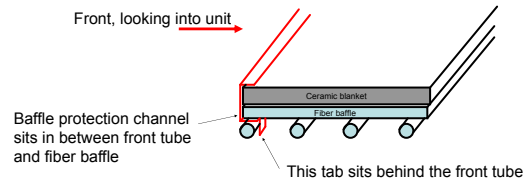

IMPORTANT: THIS IS DATED INFORMATION. Parts must be ordered from a dealer or distributor. **Hearth and Home Technologies does not sell directly to consumers.** Provide model number and serial number when requesting service parts from your dealer or distributor.

Stocked at Depot

ITEM	DESCRIPTION	COMMENTS	PART NUMBER	
1	Convection Back		SRV7063-110	
2	Chimney Attach Ring		SRV7044-181	
3	Flue Attach Ring		SRV7044-154	
4	Gasket, Flue Collar		SRV7044-194	
5	Ceramic Fiber Blanket	1/2" Thick	832-3390	Y
6	Baffle Board		SRV7046-119	Y

#7 Baffle Protection Channel

Side view

7	Baffle Protection Channel		SRV7046-165	Y
8	Brick Retainer/Tube Support		SRV7046-123	Y
9	Tube Channel Assembly		SRV7046-004	Y