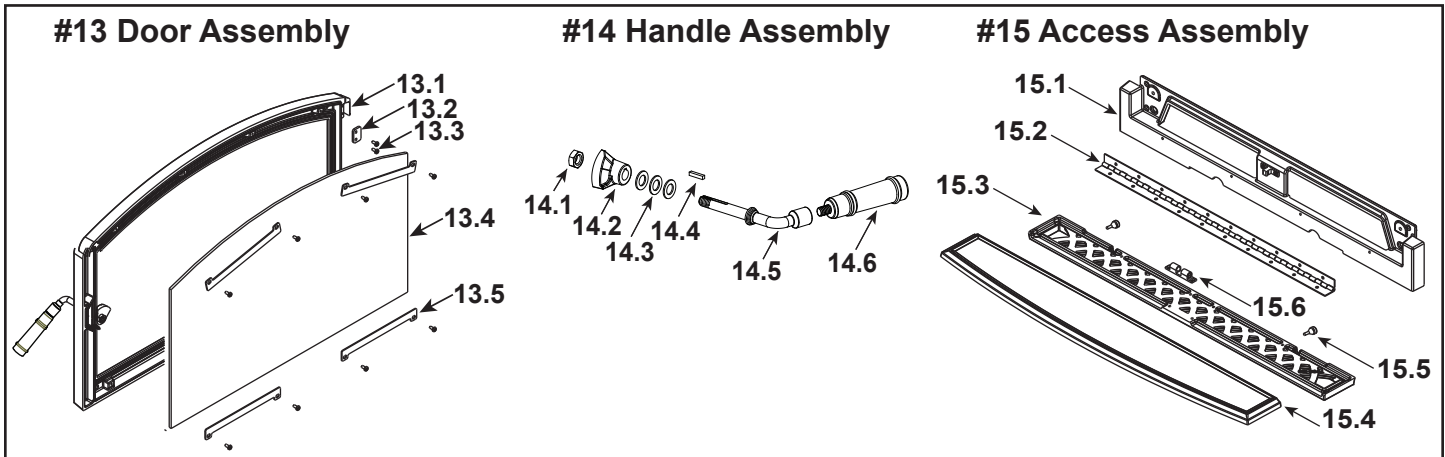

IMPORTANT: THIS IS DATED INFORMATION. Parts must be ordered from a dealer or distributor. **Hearth and Home Technologies does not sell directly to consumers.** Provide model number and serial number when requesting service parts from your dealer or distributor.

**Stocked
at Depot**

ITEM	DESCRIPTION	COMMENTS	PART NUMBER		
13	Door Assembly	Matte Black	SRV7063-009MBK		
		Porcelain Mahogany	SRV7063-009PMH		
	Door Gasket, 7/16" Rope	10 FT	844-6730	Y	
13.1	Door	Matte Black	SRV7075-123MBK		
		Porcelain Mahogany	SRV7075-123PMH		
13.2	Hinge Retainer		SRV7063-160		
13.3	Screw, Pan Head Philips, 8-32 x 3/8	Pkg of 40	225-0500/40	Y	
13.4	Glass Assembly		SRV7063-011	Y	
		Glass Tape, 3/4 x 5'	6 Ft	832-0460	Y
13.5	Glass Retainer Lower	Qty 4 req	SRV7063-166		
14	Door Handle Assembly		SRV7063-014	Y	
14.1	Nut, Side Lock Jam	Pkg of 24	226-0100/24	Y	
14.2	Cam Latch		SRV430-1141		
14.3	Washer, Sae 3/8 (3 ea)	Pkg of 3	832-0990	Y	
14.4	Key, cam Latch		SRV430-1151		
14.5	Door Handle		SRV7063-137		
14.6	Fiber Handle		SRV7060-212	Y	
15	Access Assembly	Matte Black	SRV7063-010MBK		
		Porcelain Mahogany	SRV7063-010PMH		
15.1	Front, Lower		SRV7063-125MBK		
15.2	Hinge, Continuous		7000-510		
15.3	Access	Matte Black	SRV7075-127MBK		
		Porcelain Mahogany	SRV7075-127PMH		
15.4	Ash Lip	Matte Black	SRV7075-135MBK		
		Porcelain Mahogany	SRV7075-135PMH		
15.5	Bumper, Rubber		SRV224-0340/12	Y	
15.6	Twin Ball Catch/ Striker		SRV7000-532	Y	

Additional service part numbers appear on following page.