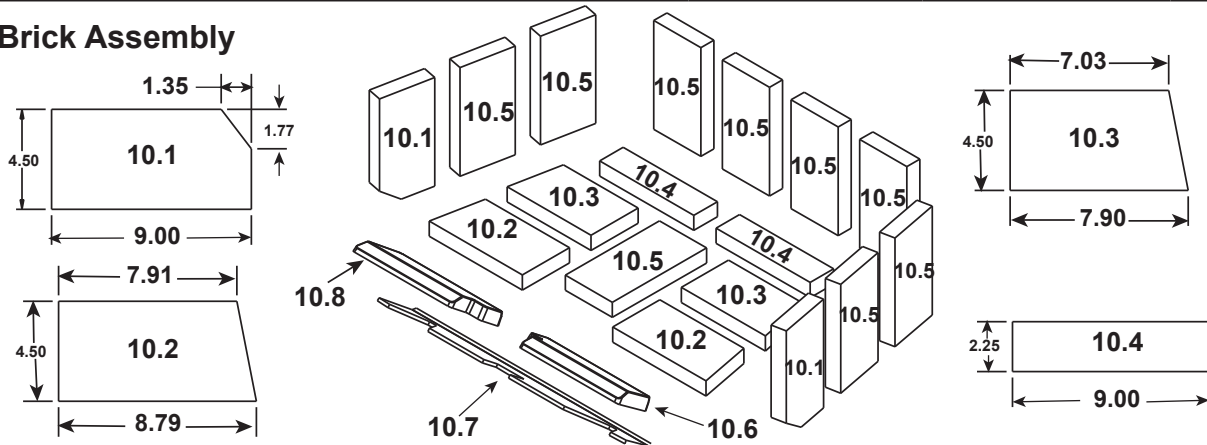

#10 Brick Assembly

10	Brick Assembly		SRV7063-021	
10.1	Brick 1 (9 x 4.5 x 1.25 w/Angle)	Qty 2 req		
10.2	Brick 2 (8.79 x 4.5 x 1.25 w/Angle)	Qty 2 req		
10.3	Brick 3 (7.90 x 4.5 x 1.25 w/Angle)	Qty 2 req		
10.4	Brick 4 (9 x 2.25 x 1.25 Split)	Qty 2 req		
10.5	Brick 5 (9 x 4.5 x 1.25 Pumice)	Qty 9 req		
10.6	Brick Cover RH		SRV7063-150	
10.7	Liner Bottom		SRV7063-151	
10.8	Brick Cover LH		SRV7063-163	
	Brick, Uncut	Single	832-0550	
		Pkg of 6	832-3040	
11	Andiron		SRV7063-157	
12	Hinge, Male		SRV450-2810	

Additional service part numbers appear on following page.