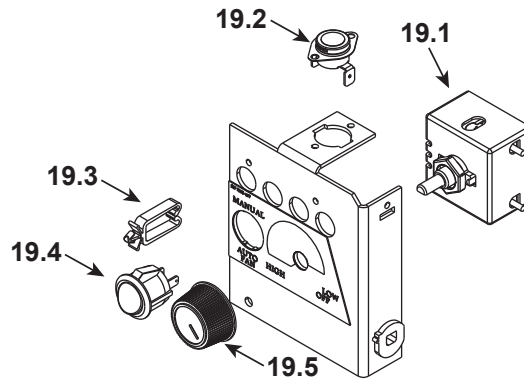

Stocked
at Depot

ITEM	DESCRIPTION	COMMENTS	PART NUMBER	
16	Blower Retainer		SRV7063-139	
17	Blower Assembly		SRV7044-210	Y
18	Blower Cover		SRV7063-178	

#19 Control Assembly

19	Control Panel Assembly		SRV7063-020	
19.1	Rheostat, Speed Control Only		842-0370	Y
19.2	Snap Disc #1, Convection Blower		SRV230-0470	Y
19.3	Wire Clip	Pkg of 10	7000-400/10	Y
19.4	Rocker Switch, Round		SRV7000-515	Y
19.5	Knob, Speed Control		200-2041	Y
	Power Cord		SRV7000-623	Y
	Wire Harness		SRV7046-184	Y
20	Upper Front	Matte Black	SRV7063-121MBK	
		Porcelain Mahogany	SRV7063-121PMH	
21	Combustion Cover Assembly		SRV7063-007	
	Outside Air Cover Plate		SRV7044-217	
22	Leg Extension	Qty 2, Left & Right	SRV7075-226	
23	Combustion Air Assembly		SRV7063-019	
	Knob	Pkg of 2	32284/2	Y
	Timer Control Arm Assembly		SRV7044-002	Y
	Timer (Only) Replacement Assembly		SRV480-1940	Y
24	Timer Door Assembly		SRV7044-020	Y
	Gasket, Air Inlet Damper		7033-282	Y
25	Burn Rate Control Assembly		SRV7063-005	Y
26	Tube Channel Base, Front		SRV7063-164	
27	Tube Channel Base		SRV7046-115	
	15 Degree Adapter		DV-6DLR-E15ADSS	
	Component Pack		SRV7063-023	
	Door Rope, Knit, 7/16", Black	25 Ft	844-3980	Y